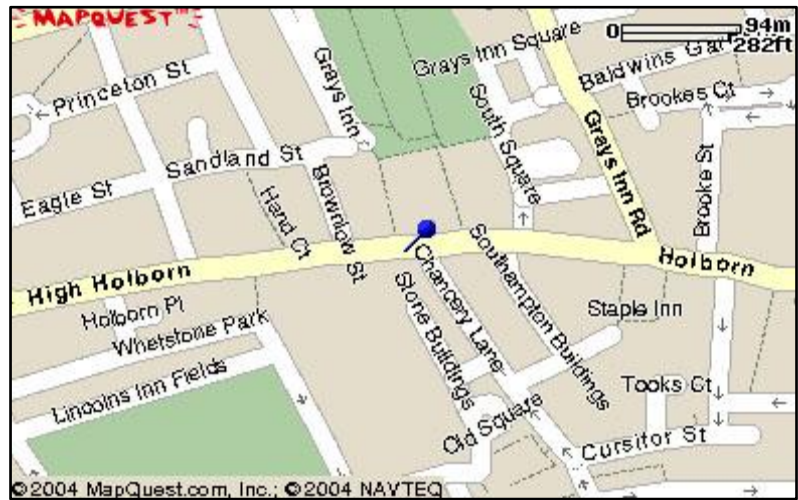

How To Find Pitman Training In High Holborn – 020 7025 4700

How To Find Us.

We're on High Holborn, near to Chancery Lane tube station at:

1st Floor
Northumberland House
303-306 High Holborn
London
WC1V 7JZ

Tel: 020 7025 4700

You'll find us in the large office block between Ryness the electrical shop and Santander Bank, opposite the Family Law Court.

If You're Coming By Tube.

From Chancery Lane Tube, take exit 4 towards Chancery Lane. Cross over Chancery Lane and look for us between Ryness and Santander Bank.

From Holborn Tube, turn right onto High Holborn, staying on the south side of the road and heading east, towards the City. Pass Penderells Oak pub and you're halfway there! Carry on down High Holborn and look out for Santander Bank - we're just next door.