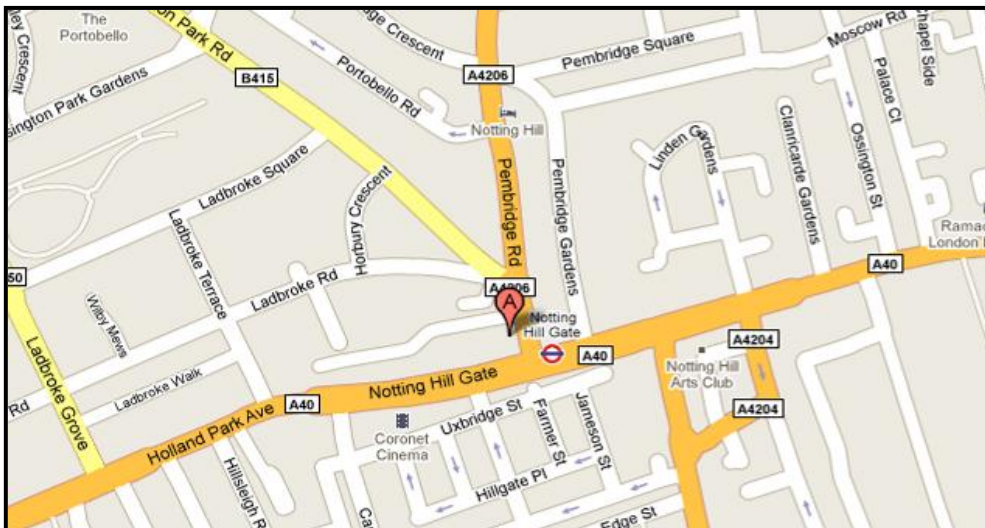

If you are coming by tube:

Take the District, Circle or Central lines to Notting Hill Gate tube station and take Exit 3 (North).

If you are coming by bus:

The following buses stop outside our training centre, next to the Gate pub:
27, 28, 31, 52, 70, 94, 148, 328, 39.

If you are coming by car:

There is plenty of metered parking available in the local side streets.
Please note that we are inside the congestion zone.